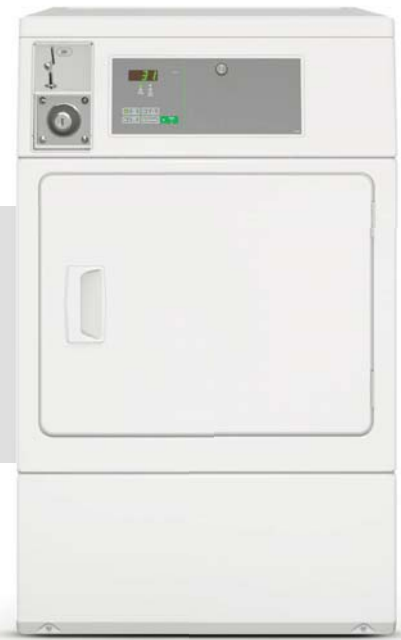

Vended Single Dryer

At Huebsch®, our priority is making commercial laundry equipment that's perfectly aligned with your business philosophy. In other words, because you believe that profit is the inevitable result of superior efficiency, durability, simplicity and service, that's exactly what we deliver.

FAST DRYING TIMES

Huebsch dryers offer a 7.0 cu. ft. cylinder with an 18 lb capacity offers ample space for large loads to tumble and product fast drying times, while lowering utility consumption.

LARGE, REVERSIBLE DOORS

Our dryers boast the industry's largest door opening at 2.06 sq. ft. Dryer doors also are reversible, making it easy to customize your laundry for your customers' convenience.

SOLID BASE

Huebsch dryers are built on sturdy steel bases to ensure years of worry-free performance.

UNMATCHED DURABILITY

Built with premium materials and tested to meet the demands of the harshest environments, these commercial-grade machines deliver reliable, efficient operation load after load—and they're backed up by Huebsch's standard three-year warranty.