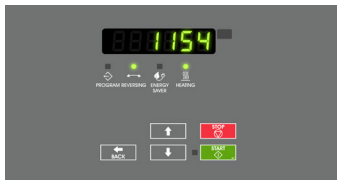

Efficient

High-performance heater box increases energy efficiency and reduces drying times to help on-premises laundries increase throughput, while decreasing operating costs.

Performance

Available in 30 lb, 35 lb, 50 lb, 55 lb, 75 lb, 120 lb, 170 lb and 200 lb capacities, there's a tumble dryer to meet the needs of any on-premises laundry.

* Not all models are available in all markets. In order to highlight key details, machine images do not adhere to a standard scale.

On-Premises 30-lb Tumble Dryer Specifications

MODEL		HT030	
CONTROL OPTION		Galaxy, Dual Digital	
CAPACITY - lb (kg)		30 (13)	
OVERALL WIDTH - in (mm)		27.9 (710)	
OVERALL DEPTH - in (mm)		45.5 (1155)	
OVERALL HEIGHT - in (mm)		63.9 (1625)	
CYLINDER DIAMETER - in (mm)		26.5 (673)	
CYLINDER DEPTH - in (mm)		30.0 (762)	
CYLINDER VOLUME - cu. ft. (liters)		9.6 (270)	
REVERSING CYLINDER		Option	
DOOR OPENING SIZE - in (mm)		22.7 (577)	
HEAT INPUT POWER	Gas Models - Per Pocket	73,000 Btu/hr	
	Electric Models	21kW	
GAS CONNECTIONS* - in (npt)		0.5	
AIR OUTLET - in (mm)		6 (152)	
MOTOR - hp	Fan	0.5	
	Cylinder	0.3	
AIRFLOW - cfm		500	
ELECTRICAL SPECS - amps	Gas		
	B	100-120V/50/60/1	10
	X	200-240V/50/60/1/3	6
	N	440-480V/50/60/3	3
	Electric		
	D	200-208V/50/60/1	104
	E	230-240V/50/60/1	90
	F	200-208V/50/60/3	61
	G	230-240V/50/60/3	52
	K	440V/50/60/3	29
L	460-480V/50/60/3	27	
SHIPPING DIMENSIONS APPROX. - in (mm)	Width	30.0 (762)	
	Depth	49.0 (1245)	
	Height	67.6 (1717)	
NET WEIGHT - lb (kg)	Gas	320 (145)	
	Electric	330 (150)	
SHIPPING WEIGHT - lb (kg)	Gas	340 (155)	
	Electric	350 (160)	
AGENCY APPROVALS		CSA	