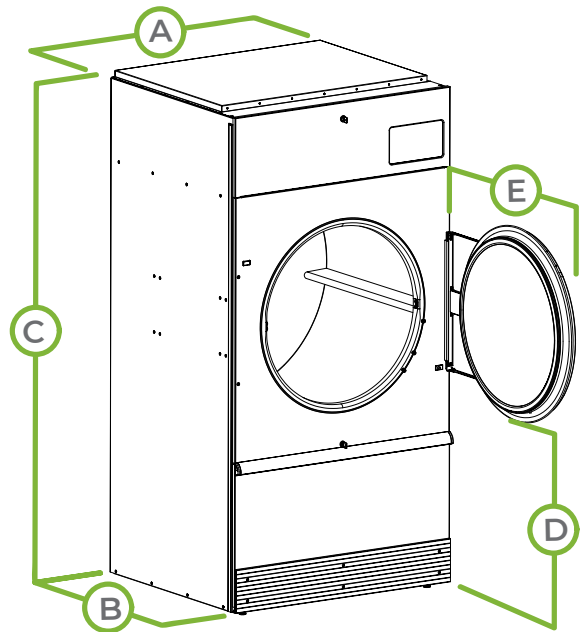

* Not all models are available in all markets. In order to highlight key details, machine images do not adhere to a standard scale.

On-Premises 30-lb Tumble Dryer Specifications

MODEL		HT030	
CONTROL OPTION		Galaxy, Dual Digital	
CAPACITY - lb (kg)		30 (13)	
OVERALL WIDTH - in (mm)		27.9 (710)	
OVERALL DEPTH - in (mm)		45.5 (1155)	
OVERALL HEIGHT - in (mm)		63.9 (1625)	
CYLINDER DIAMETER - in (mm)		26.5 (673)	
CYLINDER DEPTH - in (mm)		30.0 (762)	
CYLINDER VOLUME - cu. ft. (liters)		9.6 (270)	
REVERSING CYLINDER		Option	
DOOR OPENING SIZE - in (mm)		22.7 (577)	
HEAT INPUT POWER	Gas Models - Per Pocket	73,000 Btu/hr	
	Electric Models	21kW	
GAS CONNECTIONS* - in (npt)		0.5	
AIR OUTLET - in (mm)		6 (152)	
MOTOR - hp	Fan	0.5	
	Cylinder	0.3	
AIRFLOW - cfm		500	
ELECTRICAL SPECS - amps	Gas		
	B	100-120V/50/60/1	10
	X	200-240V/50/60/1/3	6
	N	440-480V/50/60/3	3
	Electric		
	D	200-208V/50/60/1	104
	E	230-240V/50/60/1	90
	F	200-208V/50/60/3	61
	G	230-240V/50/60/3	52
	K	440V/50/60/3	29
L	460-480V/50/60/3	27	
SHIPPING DIMENSIONS APPROX. - in (mm)	Width	30.0 (762)	
	Depth	49.0 (1245)	
	Height	67.6 (1717)	
NET WEIGHT - lb (kg)	Gas	320 (145)	
	Electric	330 (150)	
SHIPPING WEIGHT - lb (kg)	Gas	340 (155)	
	Electric	350 (160)	
AGENCY APPROVALS		CSA	