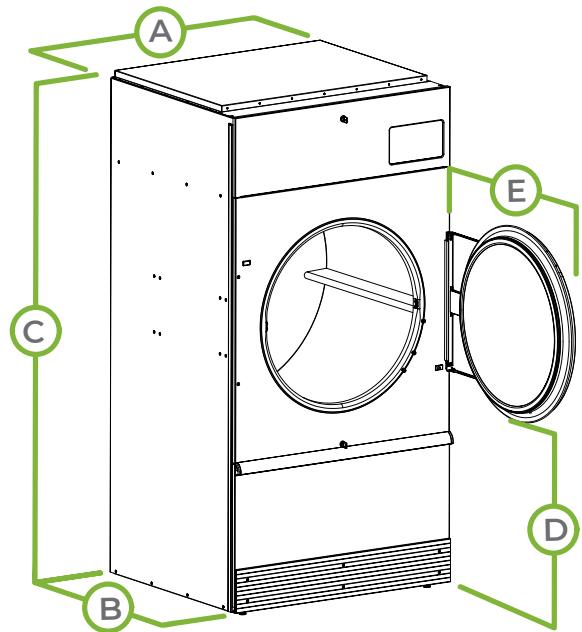

* Not all models are available in all markets. In order to highlight key details, machine images do not adhere to a standard scale.

On-Premises **35-lb Tumble Dryer** Specifications

MODEL		HT035	
CONTROL OPTION		Galaxy, Dual Digital	
CAPACITY - lb (kg)		35 (16)	
OVERALL WIDTH - in (mm)		31.5 (800)	
OVERALL DEPTH - in (mm)		45.5 (1155)	
OVERALL HEIGHT - in (mm)		63.9 (1625)	
CYLINDER DIAMETER - in (mm)		30 (762)	
CYLINDER DEPTH - in (mm)		30.0 (762)	
CYLINDER VOLUME - cu. ft. (liters)		12.3 (350)	
REVERSING CYLINDER		Option	
DOOR OPENING SIZE - in (mm)		22.7 (577)	
HEAT INPUT POWER	Gas Models - Per Pocket	90,000 Btu/hr	
	Electric Models	24kW	
GAS CONNECTIONS* - in (npt)		0.5	
AIR OUTLET - in (mm)		8 (200)	
MOTOR - hp	Fan	0.5	
	Cylinder	0.3	
AIRFLOW - cfm		600	
ELECTRICAL SPECS - amps	Gas		
	B	100-120V/50/60/1	10
	X	200-240V/50/60/1/3	6
	N	440-480V/50/60/3	3
	Electric		
	D	200-208V/50/60/1	118
	E	230-240V/50/60/1	102
	F	200-208V/50/60/3	69
	G	230-240V/50/60/3	59
	K	440V/50/60/3	32
L	460-480V/50/60/3	30	
SHIPPING DIMENSIONS APPROX. - in (mm)	Width	33.0 (838)	
	Depth	49.0 (1245)	
	Height	67.6 (1717)	
NET WEIGHT - lb (kg)	Gas	340 (155)	
	Electric	350 (160)	
SHIPPING WEIGHT - lb (kg)	Gas	360 (165)	
	Electric	370 (170)	
AGENCY APPROVALS		CSA	