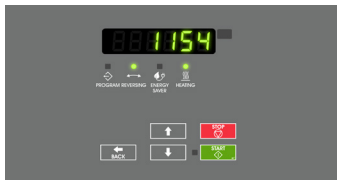

Efficient

High-performance heater box increases energy efficiency and reduces drying times to help on-premises laundries increase throughput, while decreasing operating costs.

Performance

Available in 30 lb, 35 lb, 50 lb, 55 lb, 75 lb, 120 lb, 170 lb and 200 lb capacities, there's a tumble dryer to meet the needs of any on-premises laundry.

* Not all models are available in all markets. In order to highlight key details, machine images do not adhere to a standard scale.

On-Premises **35-lb Tumble Dryer** Specifications

MODEL		HT035	
CONTROL OPTION		Galaxy, Dual Digital	
CAPACITY - lb (kg)		35 (16)	
OVERALL WIDTH - in (mm)		31.5 (800)	
OVERALL DEPTH - in (mm)		45.5 (1155)	
OVERALL HEIGHT - in (mm)		63.9 (1625)	
CYLINDER DIAMETER - in (mm)		30 (762)	
CYLINDER DEPTH - in (mm)		30.0 (762)	
CYLINDER VOLUME - cu. ft. (liters)		12.3 (350)	
REVERSING CYLINDER		Option	
DOOR OPENING SIZE - in (mm)		22.7 (577)	
HEAT INPUT POWER	Gas Models - Per Pocket	90,000 Btu/hr	
	Electric Models	24kW	
GAS CONNECTIONS* - in (npt)		0.5	
AIR OUTLET - in (mm)		8 (200)	
MOTOR - hp	Fan	0.5	
	Cylinder	0.3	
AIRFLOW - cfm		600	
ELECTRICAL SPECS - amps	Gas		
	B	100-120V/50/60/1	10
	X	200-240V/50/60/1/3	6
	N	440-480V/50/60/3	3
	Electric		
	D	200-208V/50/60/1	118
	E	230-240V/50/60/1	102
	F	200-208V/50/60/3	69
	G	230-240V/50/60/3	59
	K	440V/50/60/3	32
L	460-480V/50/60/3	30	
SHIPPING DIMENSIONS APPROX. - in (mm)	Width	33.0 (838)	
	Depth	49.0 (1245)	
	Height	67.6 (1717)	
NET WEIGHT - lb (kg)	Gas	340 (155)	
	Electric	350 (160)	
SHIPPING WEIGHT - lb (kg)	Gas	360 (165)	
	Electric	370 (170)	
AGENCY APPROVALS		CSA	