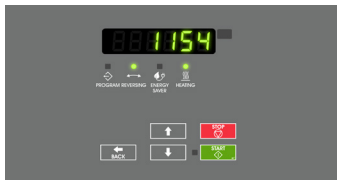

Efficient

High-performance heater box increases energy efficiency and reduces drying times to help on-premises laundries increase throughput, while decreasing operating costs.

Performance

Available in 30 lb, 35 lb, 50 lb, 55 lb, 75 lb, 120 lb, 170 lb and 200 lb capacities, there's a tumble dryer to meet the needs of any on-premises laundry.

* Not all models are available in all markets. In order to highlight key details, machine images do not adhere to a standard scale.

On-Premises 50-lb Tumble Dryer Specifications

MODEL		HT050	
CONTROL OPTION		Galaxy, Dual Digital	
CAPACITY - lb (kg)		50 (25)	
OVERALL WIDTH - in (mm)		38.5 (980)	
OVERALL DEPTH - in (mm)		46.8 (1190)	
OVERALL HEIGHT - in (mm)		77.3 (1960)	
CYLINDER DIAMETER - in (mm)		37.0 (940)	
CYLINDER DEPTH - in (mm)		30.0 (762)	
CYLINDER VOLUME - cu. ft. (liters)		18.7 (530)	
DOOR OPENING SIZE - in (mm)		26.9 (683)	
HEAT INPUT POWER	Gas Models - Per Pocket	130,000 Btu/hr	
	Steam Models - Per Pocket	113,600 Btu/hr	
	Electric Models	30kW	
GAS CONNECTIONS* - in (npt)		0.5	
PLUMBING CONNECTIONS - STEAM - in (npt)		0.75	
AIR OUTLET - in (mm)		8 (200)	
MOTOR -hp	Fan	0.5	
	Cylinder	0.5	
AIRFLOW - cfm		700	
ELECTRICAL SPECS - amps	Gas & Steam		
	B	100-120V/50/60/1	9
	X	200-240V/50/60/1/3	6
	N	440-480V/50/60/3	3
	Electric		
	E	230-240V/50/60/1	91
	F	200-208V/50/60/3	87
	G	230-240V/50/60/3	75
	K	440V/50/60/3	41
	L	460-480V/50/60/3	38
SHIPPING DIMENSIONS APPROX. - in (mm)	Width	41.5 (1054)	
	Depth	50.0 (1270)	
	Height	Gas & Electric - 81.0 (2057) Steam - 83.5 (2121)	
NET WEIGHT - lb (kg)	Gas	660 (299)	
	Electric	690 (313)	
	Steam	680 (308)	
SHIPPING WEIGHT - lb (kg)	Gas	710 (322)	
	Electric	740 (336)	
	Steam	730 (331)	
AGENCY APPROVALS		CSA	