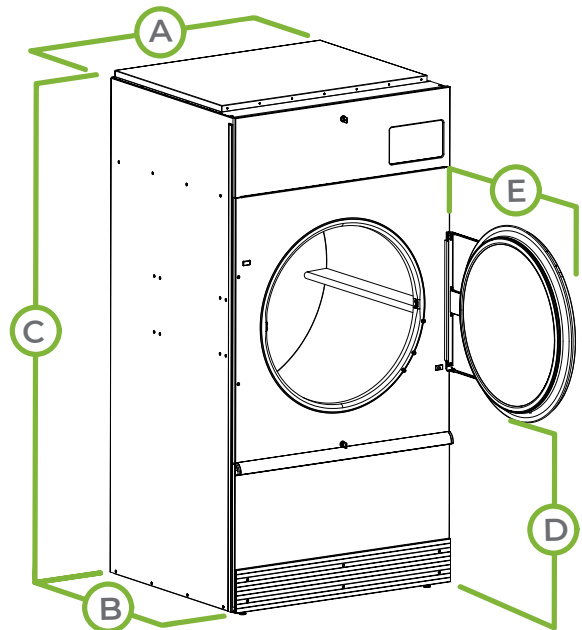

* Not all models are available in all markets. In order to highlight key details, machine images do not adhere to a standard scale.

On-Premises 50-lb Tumble Dryer Specifications

MODEL		HT050	
CONTROL OPTION		Galaxy, Dual Digital	
CAPACITY - lb (kg)		50 (25)	
OVERALL WIDTH - in (mm)		38.5 (980)	
OVERALL DEPTH - in (mm)		46.8 (1190)	
OVERALL HEIGHT - in (mm)		77.3 (1960)	
CYLINDER DIAMETER - in (mm)		37.0 (940)	
CYLINDER DEPTH - in (mm)		30.0 (762)	
CYLINDER VOLUME - cu. ft. (liters)		18.7 (530)	
DOOR OPENING SIZE - in (mm)		26.9 (683)	
HEAT INPUT POWER	Gas Models - Per Pocket	130,000 Btu/hr	
	Steam Models - Per Pocket	113,600 Btu/hr	
	Electric Models	30kW	
GAS CONNECTIONS* - in (npt)		0.5	
PLUMBING CONNECTIONS - STEAM - in (npt)		0.75	
AIR OUTLET - in (mm)		8 (200)	
MOTOR -hp	Fan	0.5	
	Cylinder	0.5	
AIRFLOW - cfm		700	
ELECTRICAL SPECS - amps	Gas & Steam		
	B	100-120V/50/60/1	9
	X	200-240V/50/60/1/3	6
	N	440-480V/50/60/3	3
	Electric		
	E	230-240V/50/60/1	91
	F	200-208V/50/60/3	87
	G	230-240V/50/60/3	75
	K	440V/50/60/3	41
	L	460-480V/50/60/3	38
SHIPPING DIMENSIONS APPROX. - in (mm)	Width	41.5 (1054)	
	Depth	50.0 (1270)	
	Height	Gas & Electric - 81.0 (2057) Steam - 83.5 (2121)	
NET WEIGHT - lb (kg)	Gas	660 (299)	
	Electric	690 (313)	
	Steam	680 (308)	
SHIPPING WEIGHT - lb (kg)	Gas	710 (322)	
	Electric	740 (336)	
	Steam	730 (331)	
AGENCY APPROVALS		CSA	