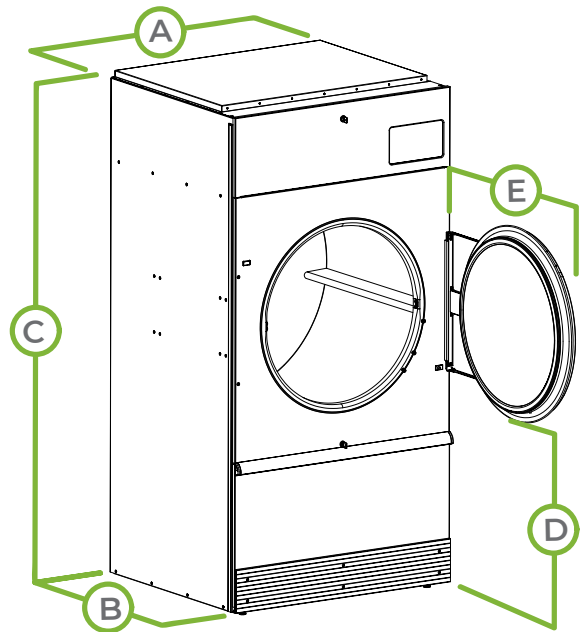

On-Premises **55-lb Tumble Dryer** Specifications

MODEL		HT055	
CONTROL OPTION		Galaxy, Dual Digital	
CAPACITY - lb (kg)		55 (24)	
OVERALL WIDTH - in (mm)		34.5 (876)	
OVERALL DEPTH - in (mm)		53.1 (1350)	
OVERALL HEIGHT - in (mm)		66.7 (1700)	
CYLINDER DIAMETER - in (mm)		33 (838)	
CYLINDER DEPTH - in (mm)		35.0 (889)	
CYLINDER VOLUME - cu. ft. (liters)		17.3 (490)	
REVERSING CYLINDER		Option	
DOOR OPENING SIZE - in (mm)		26.9 (683)	
HEAT INPUT POWER	Gas Models - Per Pocket	112,000 Btu/hr	
	Electric Models	27kW	
GAS CONNECTIONS* - in (npt)		0.5	
AIR OUTLET - in (mm)		8 (200)	
MOTOR - hp	Fan	0.5	
	Cylinder	0.5	
AIRFLOW - cfm		700	
ELECTRICAL SPECS - amps	Gas		
	B	100-120V/50/60/1	12
	X	200-240V/50/60/1/3	7
	N	440-480V/50/60/3	3
	Electric		
	D	200-208V/50/60/1	133
	E	230-240V/50/60/1	116
	F	200-208V/50/60/3	78
	G	230-240V/50/60/3	67
	K	440V/50/60/3	37
L	460-480V/50/60/3	34	
SHIPPING DIMENSIONS APPROX. - in (mm)	Width	35.5 (902)	
	Depth	57 (1448)	
	Height	70.5 (1791)	
NET WEIGHT - lb (kg)	Gas	430 (195)	
	Electric	440 (200)	
SHIPPING WEIGHT - lb (kg)	Gas	470 (215)	
	Electric	480 (220)	
AGENCY APPROVALS		CSA	

MODEL	HT055
A. OVERALL WIDTH - in (mm)	34.5 (876)
B. OVERALL DEPTH - in (mm)	53.1 (1350)
C. OVERALL HEIGHT - in (mm)	66.7 (1700)
D. DOOR BOTTOM TO FLOOR - in (mm)	26.9 (680)
E. DOOR SWING - in (mm)	31.9 (810)

* LP gas available for 50,75 lb capacities only. Field conversion kits available for other capacities.

Tumble dryer models are made to suit a variety of electrical service characteristics. See your Huebsch distributor for specifications. For further details on installation, refer to Installation, Operation and Maintenance instructions supplied with the tumble dryer. Amperage ratings available in Installation Manual.

For the most accurate information, the installation guide should be used for all design and construction purposes. Due to continuous product improvements, design and specifications subject to change without notice. The quality management systems at Alliance Laundry Systems are registered to ISO 9001.