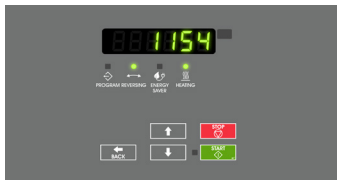

Efficient

High-performance heater box increases energy efficiency and reduces drying times to help on-premises laundries increase throughput, while decreasing operating costs.

Performance

Available in 30 lb, 35 lb, 50 lb, 55 lb, 75 lb, 120 lb, 170 lb and 200 lb capacities, there's a tumble dryer to meet the needs of any on-premises laundry.

* Not all models are available in all markets. In order to highlight key details, machine images do not adhere to a standard scale.

On-Premises **75-lb Tumble Dryer** Specifications

MODEL		HT075	
CONTROL OPTION		Galaxy, Dual Digital	
CAPACITY - lb (kg)		75 (34)	
OVERALL WIDTH - in (mm)		38.5 (980)	
OVERALL DEPTH - in (mm)		53.0 (1350)	
OVERALL HEIGHT - in (mm)		77.3 (1960)	
CYLINDER DIAMETER - in (mm)		37.0 (940)	
CYLINDER DEPTH - in (mm)		36.0 (914)	
CYLINDER VOLUME - cu. ft. (liters)		22.4 (634)	
DOOR OPENING SIZE - in (mm)		26.9 (683)	
HEAT INPUT POWER	Gas Models - Per Pocket	165,000 Btu/hr	
	Steam Models - Per Pocket	113,900 Btu/hr	
	Electric Models	36kW	
GAS CONNECTIONS* - in (npt)		0.5	
PLUMBING CONNECTIONS - STEAM - in (npt)		0.75	
AIR OUTLET - in (mm)		8 (200)	
MOTOR -hp	Fan	0.5	
	Cylinder	0.5	
AIRFLOW - cfm		800	
ELECTRICAL SPECS - amps	Gas & Steam		
	B	100-120V/50/60/1	12
	X	200-240V/50/60/1/3	7
	N	440-480V/50/60/3	3
	Electric		
	F	200-208V/50/60/3	104
	G	230-240V/50/60/3	90
	K	440V/50/60/3	49
	L	460-480V/50/60/3	45
SHIPPING DIMENSIONS APPROX. - in (mm)	Width	41.5 (1054)	
	Depth	56.0 (1422)	
	Height	Gas & Electric - 81.0 (2057) Steam - 83.5 (2121)	
NET WEIGHT - lb (kg)	Gas	690 (313)	
	Electric	710 (322)	
	Steam	720 (327)	
SHIPPING WEIGHT - lb (kg)	Gas	740 (336)	
	Electric	760 (345)	
	Steam	770 (349)	
AGENCY APPROVALS		CSA	