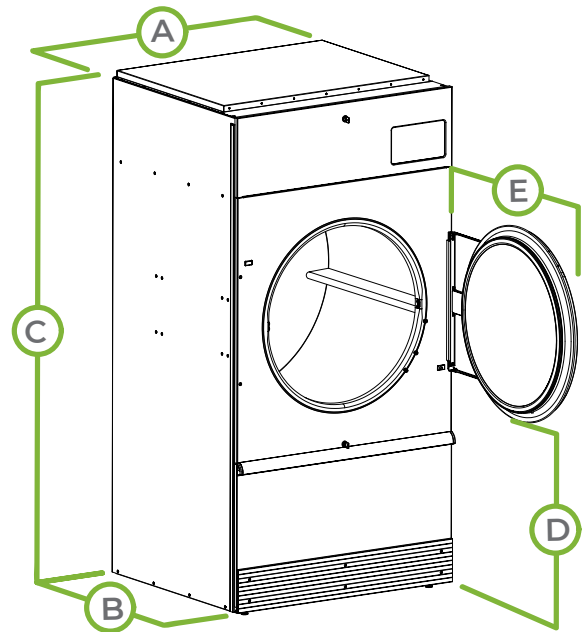

* Not all models are available in all markets. In order to highlight key details, machine images do not adhere to a standard scale.

On-Premises **75-lb Tumble Dryer** Specifications

MODEL		HT075	
CONTROL OPTION		Galaxy, Dual Digital	
CAPACITY - lb (kg)		75 (34)	
OVERALL WIDTH - in (mm)		38.5 (980)	
OVERALL DEPTH - in (mm)		53.0 (1350)	
OVERALL HEIGHT - in (mm)		77.3 (1960)	
CYLINDER DIAMETER - in (mm)		37.0 (940)	
CYLINDER DEPTH - in (mm)		36.0 (914)	
CYLINDER VOLUME - cu. ft. (liters)		22.4 (634)	
DOOR OPENING SIZE - in (mm)		26.9 (683)	
HEAT INPUT POWER	Gas Models - Per Pocket	165,000 Btu/hr	
	Steam Models - Per Pocket	113,900 Btu/hr	
	Electric Models	36kW	
GAS CONNECTIONS* - in (npt)		0.5	
PLUMBING CONNECTIONS - STEAM - in (npt)		0.75	
AIR OUTLET - in (mm)		8 (200)	
MOTOR -hp	Fan	0.5	
	Cylinder	0.5	
AIRFLOW - cfm		800	
ELECTRICAL SPECS - amps	Gas & Steam		
	B	100-120V/50/60/1	12
	X	200-240V/50/60/1/3	7
	N	440-480V/50/60/3	3
	Electric		
	F	200-208V/50/60/3	104
	G	230-240V/50/60/3	90
	K	440V/50/60/3	49
	L	460-480V/50/60/3	45
SHIPPING DIMENSIONS APPROX. - in (mm)	Width	41.5 (1054)	
	Depth	56.0 (1422)	
	Height	Gas & Electric - 81.0 (2057) Steam - 83.5 (2121)	
NET WEIGHT - lb (kg)	Gas	690 (313)	
	Electric	710 (322)	
	Steam	720 (327)	
SHIPPING WEIGHT - lb (kg)	Gas	740 (336)	
	Electric	760 (345)	
	Steam	770 (349)	
AGENCY APPROVALS		CSA	