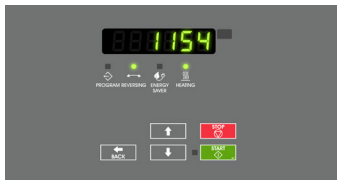

Efficient

High-performance heater box increases energy efficiency and reduces drying times to help on-premises laundries increase throughput, while decreasing operating costs.

Performance

Available in 30 lb, 35 lb, 50 lb, 55 lb, 75 lb, 120 lb, 170 lb and 200 lb capacities, there's a tumble dryer to meet the needs of any on-premises laundry.