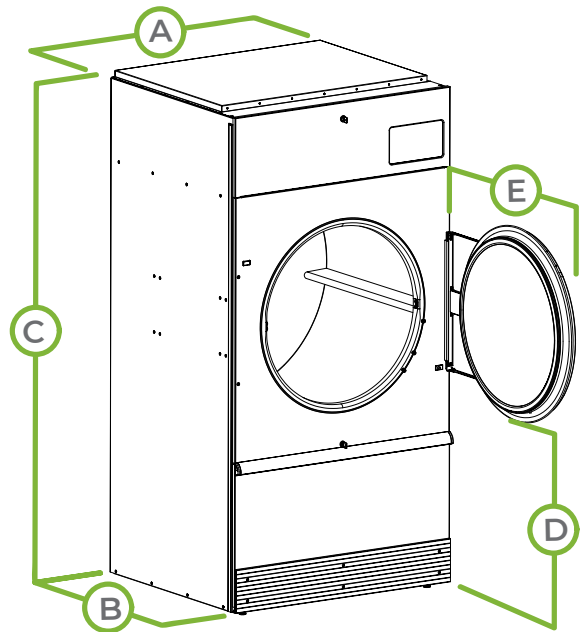

* Not all models are available in all markets. In order to highlight key details, machine images do not adhere to a standard scale.

On-Premises **170-lb Tumble Dryer** Specifications

MODEL		HT170	
CONTROL OPTION		Galaxy	
CAPACITY - lb (kg)		170 (77)	
OVERALL WIDTH - in (mm)		52.9 (1345)	
OVERALL DEPTH - in (mm)		69.8 (1772)	
OVERALL HEIGHT - in (mm)		94 (2390)	
CYLINDER DIAMETER - in (mm)		50.8 (1290)	
CYLINDER DEPTH - in (mm)		42.5 (1080)	
CYLINDER VOLUME - cu. ft. (liters)		49.8 (1410)	
DOOR OPENING SIZE - in (mm)		26.9 (683)	
ENERGY DATA	Gas Models - Per Pocket	395,000 Btu/hr	
	Steam Models - Per Pocket	265,563 Btu/hr	
GAS CONNECTIONS* - in (npt)		1	
PLUMBING CONNECTIONS - STEAM - in (npt)	Inlet	0.75	
	Outlet	1	
AIR OUTLET - in (mm)		12 (305)	
MOTOR -hp	Fan	1.5	
	Cylinder	1.5	
AIRFLOW - cfm		2150	
ELECTRICAL SPECS - amps	Gas & Steam		
	Q	200-240V50/60/3	11
	N	440-480V/50/60/3	6
SHIPPING DIMENSIONS APPROX. - in (mm)	Width	52.1 (1320)	
	Depth	73.8 (1870)	
	Height	99 (2510)	
NET WEIGHT - lb (kg)	Gas	1400 (635)	
	Steam	1550 (705)	
SHIPPING WEIGHT - lb (kg)	Gas	1480 (670)	
	Steam	1630 (740)	
AGENCY APPROVALS		CSA	