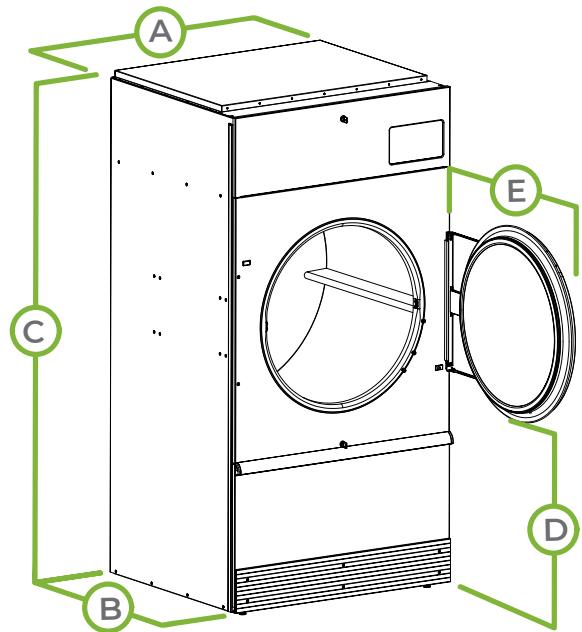

On-Premises 200-lb Tumble Dryer Specifications

MODEL		HT200	
CONTROL OPTION		Galaxy	
CAPACITY - lb (kg)		200 (91)	
OVERALL WIDTH - in (mm)		52.9 (1345)	
OVERALL DEPTH - in (mm)		77.3 (1965)	
OVERALL HEIGHT - in (mm)		94 (2390)	
CYLINDER DIAMETER - in (mm)		50.8 (1290)	
CYLINDER DEPTH - in (mm)		50 (1270)	
CYLINDER VOLUME - cu. ft. (liters)		58.6 (1660)	
DOOR OPENING SIZE - in (mm)		26.9 (683)	
ENERGY DATA	Gas Models - Per Pocket	425,000 Btu/hr	
	Steam Models - Per Pocket	265,564 Btu/hr	
GAS CONNECTIONS* - in (npt)		1	
PLUMBING CONNECTIONS - STEAM - in (npt)	Inlet	0.75	
	Outlet	1	
AIR OUTLET - in (mm)		12 (305)	
MOTOR -hp	Fan	3	
	Cylinder	0.75	
AIRFLOW - cfm		2150	
ELECTRICAL SPECS - amps	Gas & Steam		
	Q	200-240V/50/60/3	12
	N	440-480V/50/60/3	6
SHIPPING DIMENSIONS APPROX. - in (mm)	Width	52.1 (1320)	
	Depth	81.3 (2070)	
	Height	99 (2510)	
NET WEIGHT - lb (kg)	Gas	1550 (705)	
	Steam	1700 (770)	
SHIPPING WEIGHT - lb (kg)	Gas	1630 (740)	
	Steam	1780 (805)	
AGENCY APPROVALS		CSA	

MODEL	HT200
A. OVERALL WIDTH - in (mm)	52.9 (1345)
B. OVERALL DEPTH - in (mm)	77.3 (1965)
C. OVERALL HEIGHT - in (mm)	94 (2390)
D. DOOR BOTTOM TO FLOOR - in (mm)	32.1 (815)
E. DOOR SWING - in (mm)	34 (865)

* LP gas available for 50,75 lb capacities only. Field conversion kits available for other capacities.

Tumble dryer models are made to suit a variety of electrical service characteristics. See your Huebsch distributor for specifications. For further details on installation, refer to Installation, Operation and Maintenance instructions supplied with the tumble dryer. Amperage ratings available in Installation Manual.

For the most accurate information, the installation guide should be used for all design and construction purposes. Due to continuous product improvements, design and specifications subject to change without notice. The quality management systems at Alliance Laundry Systems are registered to ISO 9001.