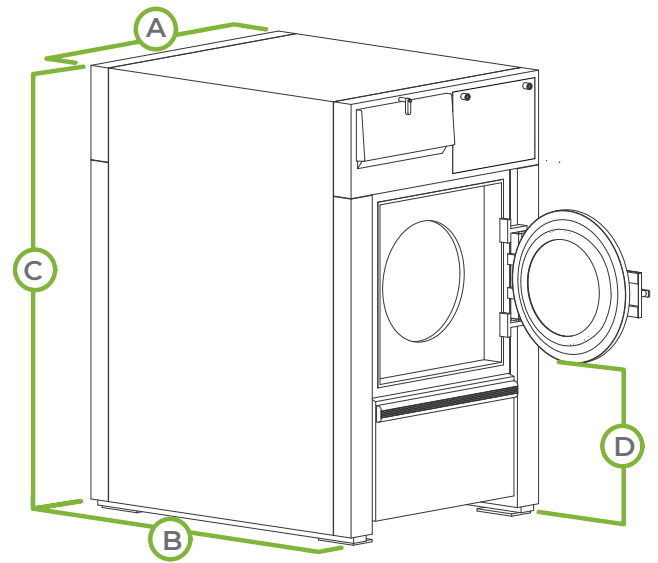

On-Premises 90-lb Softmount Washer-Extractor Specifications

MODEL		HY090
CONTROL OPTION		HC200
CAPACITY - lb (kg)		90 (40)
OVERALL WIDTH - in (mm)		47.04 (1195)
OVERALL DEPTH - in (mm)		56.3 (1430)
OVERALL HEIGHT - in (mm)		75 (1905)
CYLINDER DIAMETER - in (mm)		36 (914)
CYLINDER DEPTH - in (mm)		24 (610)
CYLINDER VOLUME - cu. ft. (liters)		14.1 (400)
DOOR OPENING SIZE - in (mm)		21.3 (540)
DOOR BOTTOM TO FLOOR - in (mm)		28.74 (730)
WASH SPEED - RPM		38
EXTRACT SPEED - RPM		830
EXTRACT G-FORCE		350
WATER INLET CONNECTION - in (mm)		3 x 1 (25)
STEAM INLET CONNECTION - in (mm)		0.75 (19)
DRAIN DIAMETER - in (mm)		2 x 3 (76)
MOTOR POWER CONSUMPTION - hp (kw)		10.06 (7.50)
VOLTAGE/ CIRCUIT BREAKER - FLA*	No Heat	
	200-240/50/60/3	40-25.4
	440-480/50/60/3	20-14.6
	Heat	
	200-240/50/60/3	120-105
	440-480/50/60/3	63-58
SHIPPING DIMEN- SIONS APPROX. - in (mm)	Width	56.3 (1430)
	Depth	61.8 (1570)
	Height	82.9 (2105)
NET WEIGHT - lb (kg)		3439 (1560)
SHIPPING WEIGHT - lb (kg)		3748 (1700)
AGENCY APPROVALS		CSA

MODEL	HY090
A. OVERALL WIDTH - in (mm)	47.04 (1195)
B. OVERALL DEPTH - in (mm)	56.3 (1430)
C. OVERALL HEIGHT - in (mm)	75 (1905)
D. DOOR BOTTOM TO FLOOR - in (mm)	28.74 (730)

* Circuit breaker and amp draw data shown are for models without electric heat. Consult factory for other configurations. Manufacturing strongly recommends using a circuit breaker instead of fuses.

For the most accurate information, the installation guide should be used for all design and construction purposes. Due to continuous product improvements, design and specifications subject to change without notice. The quality management system of Alliance Laundry Systems has been registered to ISO 9001.

Архангельск (8182)63-90-72
Астана (7172)727-132
Астрахань (8512)99-46-04
Барнаул (3852)73-04-60
Белгород (4722)40-23-64
Брянск (4832)59-03-52
Владивосток (423)249-28-31
Волгоград (844)278-03-48
Вологда (8172)26-41-59
Воронеж (473)204-51-73
Екатеринбург (343)384-55-89
Иваново (4932)77-34-06

Ижевск (3412)26-03-58
Иркутск (395)279-98-46
Казань (843)206-01-48
Калининград (4012)72-03-81
Калуга (4842)92-23-67
Кемерово (3842)65-04-62
Киров (8332)68-02-04
Краснодар (861)203-40-90
Красноярск (391)204-63-61
Курск (4712)77-13-04
Липецк (4742)52-20-81
Киргизия (996)312-96-26-47

Магнитогорск (3519)55-03-13
Москва (495)268-04-70
Мурманск (8152)59-64-93
Набережные Челны (8552)20-53-41
Нижний Новгород (831)429-08-12
Новокузнецк (3843)20-46-81
Новосибирск (383)227-86-73
Омск (3812)21-46-40
Орел (4862)44-53-42
Оренбург (3532)37-68-04
Пенза (8412)22-31-16
Казахстан (772)734-952-31

Пермь (342)205-81-47
Ростов-на-Дону (863)308-18-15
Рязань (4912)46-61-64
Самара (846)206-03-16
Санкт-Петербург (812)309-46-40
Саратов (845)249-38-78
Севастополь (8692)22-31-93
Симферополь (3652)67-13-56
Смоленск (4812)29-41-54
Сочи (862)225-72-31
Ставрополь (8652)20-65-13
Таджикистан (992)427-82-92-69

Сургут (3462)77-98-35
Тверь (4822)63-31-35
Томск (3822)98-41-53
Тула (4872)74-02-29
Тюмень (3452)66-21-18
Ульяновск (8422)24-23-59
Уфа (347)229-48-12
Хабаровск (4212)92-98-04
Челябинск (351)202-03-61
Череповец (8202)49-02-64
Ярославль (4852)69-52-93

Единый адрес для всех регионов: hcs@nt-rt.ru || www.huebsch.nt-rt.ru