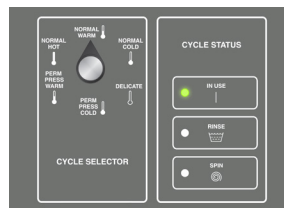

Flexibility

Multi-cycle controls provide flexible washing options to fit your laundry needs.

Electronic Control

The Electronic Control keeps users informed throughout the wash process with cycle-status lights and a digital cycle countdown. Users also have the flexibility to control temperature, load type and soil levels, as well as options for prewash and/or additional rinse to achieve high levels of efficiency.

English keypad

E-Mech Control

The E-Mech Control features an intuitive design offering users simple water-temperature and fabric selections, while using cue lights to monitor progress through the wash cycle.

Icon keypad

Mechanical Control

The Mechanical Homestyle control provides easy to start activation indicated by "In Use" light.

English & French language

On-Premises Rear Control Top Load Washer Specifications