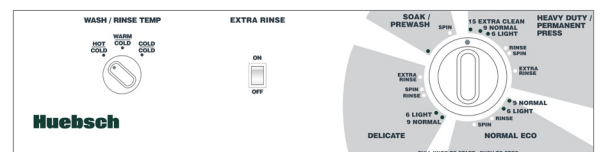

English keypad

E-Mech Control

The E-Mech Control features an intuitive design offering users simple water-temperature and fabric selections, while using cue lights to monitor progress through the wash cycle.

Icon keypad

Mechanical Control

The Mechanical Homestyle control provides easy to start activation indicated by "In Use" light.

English & French language

On-Premises Rear Control Top Load Washer Specifications