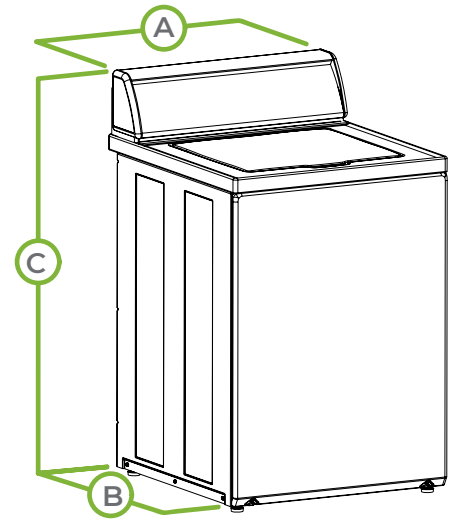

DIMENSIONS

A.	Overall Width - in (mm)	25.63 (651)
B.	Overall Depth - in (mm)	28 (711)
C.	Overall Height - in (mm)	43 (1092)

* Information shown applies to highest end control available.

Note: Not all options are available for all models.