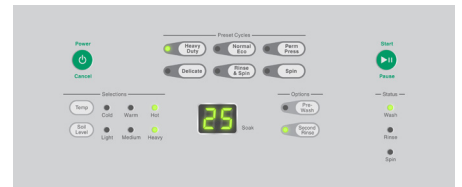

Flexibility

Multi-cycle controls provide flexible washing options to fit your laundry needs.

Electronic Control

The Electronic Control keeps users informed throughout the wash process with cycle-status lights and a digital cycle countdown. Users also have the flexibility to control temperature, load type and soil levels, as well as options for prewash and/or additional rinse to achieve high levels of efficiency.

English keypad

E-Mech Control

The E-Mech Control features an intuitive design offering users simple water-temperature and fabric selections, while using cue lights to monitor progress through the wash cycle.